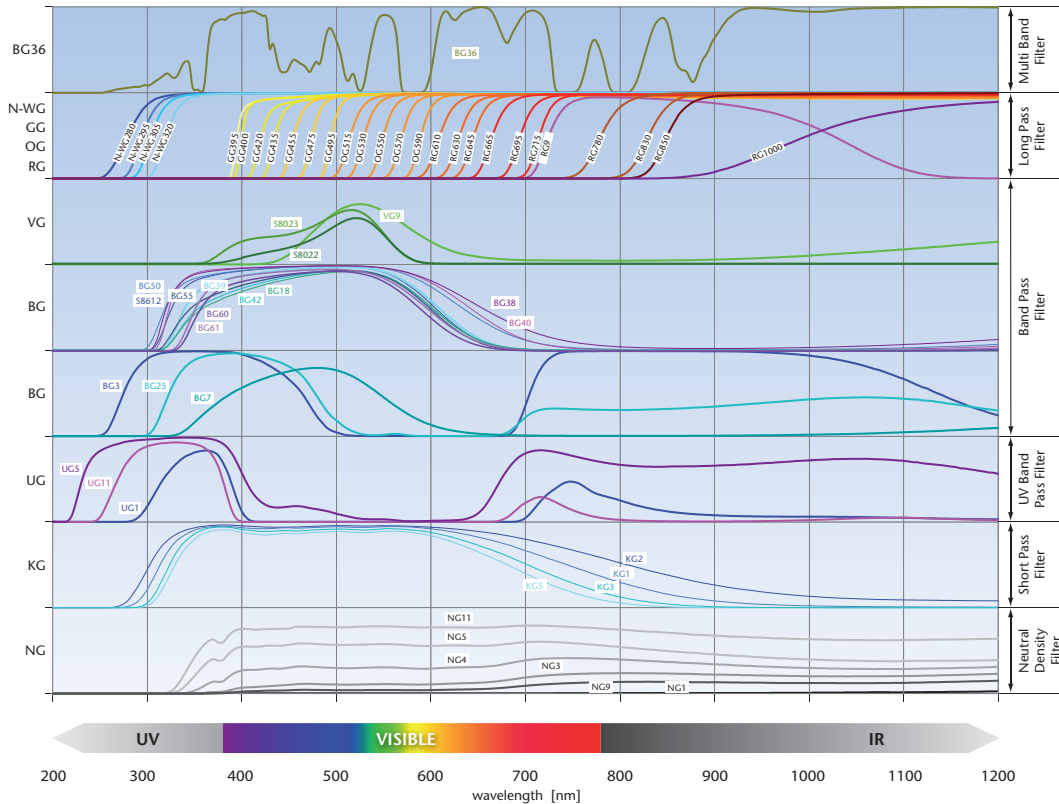

SCHOTT Optical Filter Glass

BG	= Blue glass
N-WG	= White glass without lead & arsenic
GG	= Green-yellow glass
OG	= Orange glass
RG	= Red glass
VG	= Green (vert) glass
UG	= Ultra-violet glass
KG	= Cold glass
NG	= Neutral glass