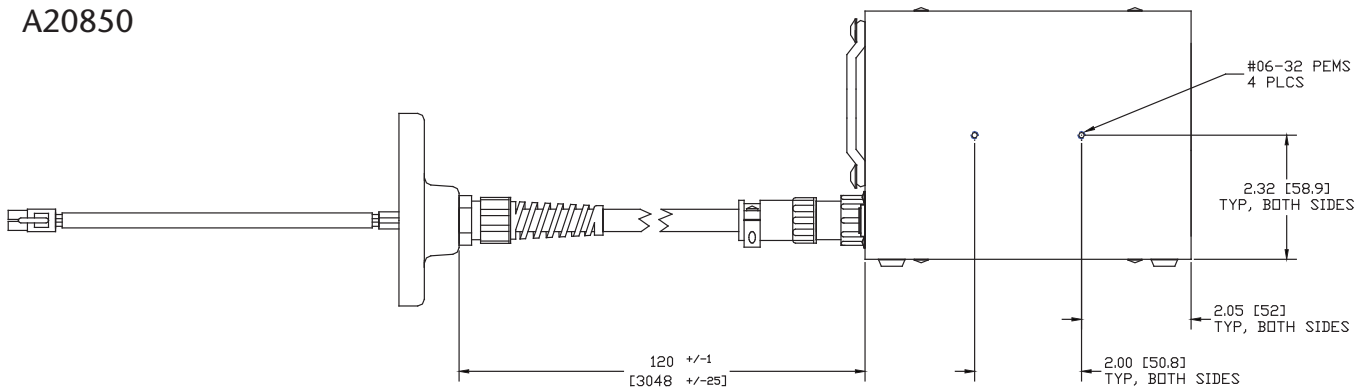

# DCR® III Remote Light Source Kit

Dimensions in ( ) are in mm

Product improvements may result in specification or feature changes without notice.

A20850