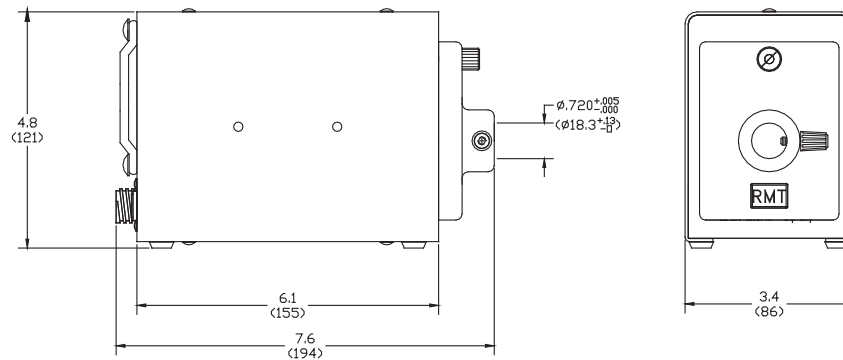

# DCR® III Remote Light Source Kit

Dimensions in ( ) are in mm

Product improvements may result in specification or feature changes without notice.

A20850

# Universal Light Source

Dimensions in ( ) are in mm

A20855

**Input: 0 - 21 VDC**

Lighting and Imaging  
**SCHOTT North America, Inc.**  
122 Charlton Street  
Southbridge, MA 01550  
USA  
Phone: +1508/765-9744  
Fax: +1508/764-6273  
E-mail: [lightingimaging@us.schott.com](mailto:lightingimaging@us.schott.com)  
[www.us.schott.com/lightingimaging](http://www.us.schott.com/lightingimaging)