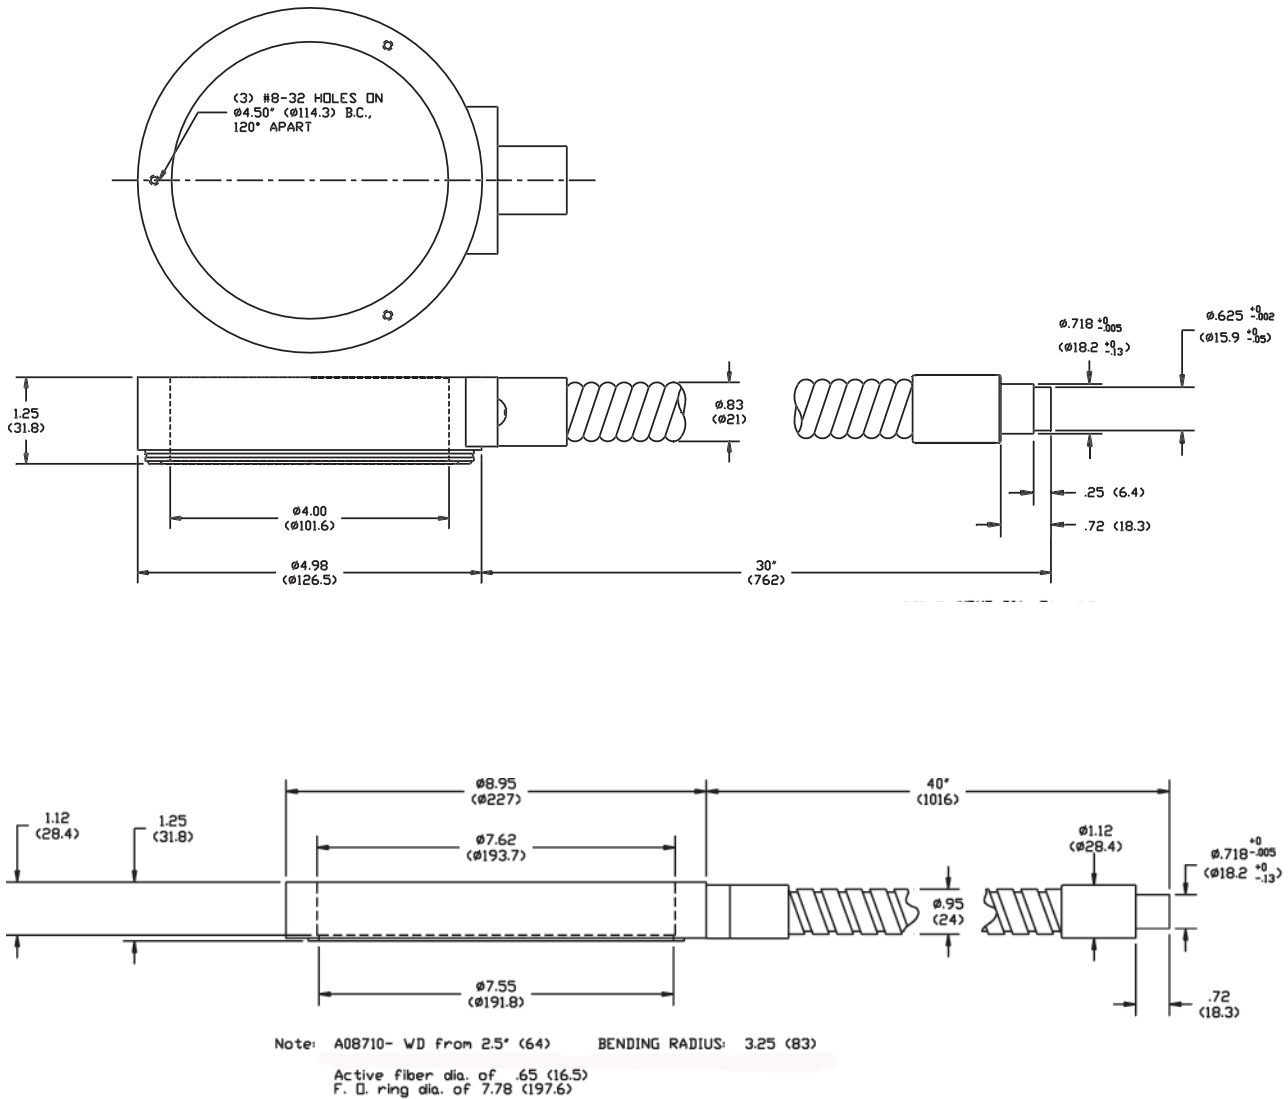

Large Ringlights

Dimensions in ( ) are in mm

Ringlight Input: Black Anodized Aluminum

Bundle Sheathing: PVC Covered Metal Tubing or Stainless Steel

Product improvements may result in specification or feature changes without notice.

Warning: This product is manufactured with glass fiber. Not for use in cable/hose carrier. Call SCHOTT to discuss moving cable/hose carrier applications.

Lighting and Imaging
SCHOTT North America, Inc.
122 Charlton Street
Southbridge, MA 01550
USA
Phone: +1508/765-9744
Fax: +1508/764-6273
E-mail: lightingimaging@us.schott.com
www.us.schott.com/lightingimaging

SCHOTT
glass made of ideas