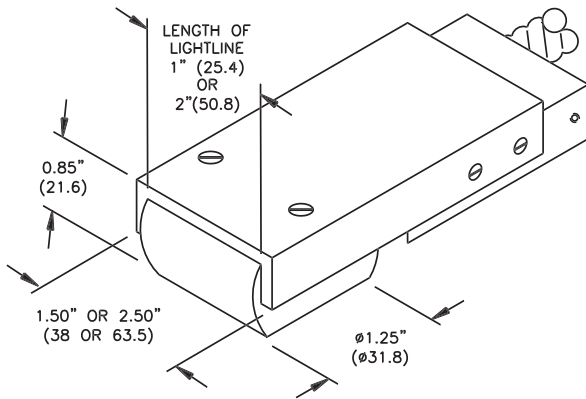

Lightline Lenses

Dimensions in ( ) are in mm

Product improvements may result in specification or feature changes without notice.

A08571
Cylindrical and Apertured Lenses