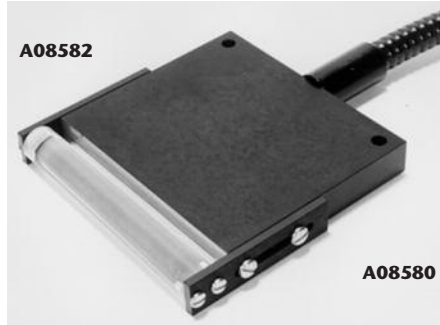

**Cylindrical and apertured lenses, A08806 & A08826**

**3" (76 mm) Lightline with A08582 Cylindrical Lens**

## Lightline Lenses

Cylindrical and apertured lenses for 1" to 16" lightlines.

### Features

- Cylindrical and apertured lenses are available as standard products for most lightline models. They can be custom made for all models.
- Cylindrical lens attachments are designed to collect light exiting the lightline to increase intensity up to a factor of 10.
- Apertured lens attachments are designed to project a more collimated line of light, not to increase light intensity.
- The lenses are adjustable and easily attach to SCHOTT lightlines.
- Custom length and configurations are available. Lead time is required.