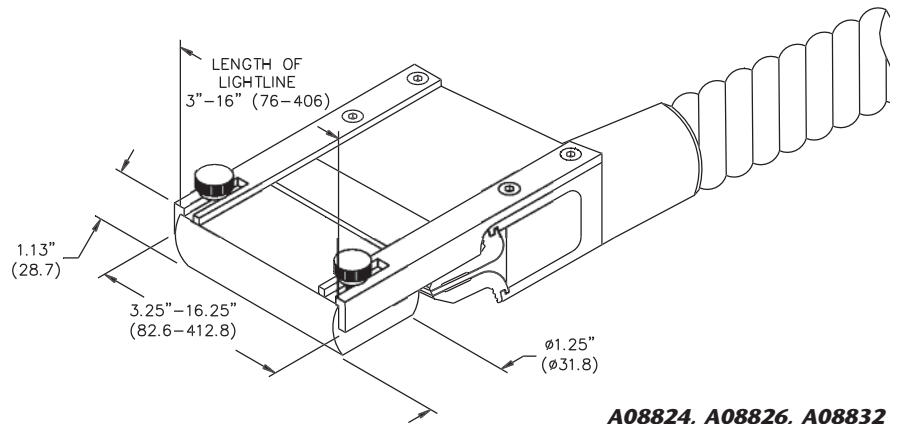

Lenses and Polarizer Kits		
Lightline Part No.	Lens Part No.	
	Cylindrical	Apertured
<b>1", 2", &amp; 3" Lightlines</b>		
A08579	A08571	Custom
A08580	Custom	Custom
A08583	A08572	Custom
A08584	A08572	Custom
A08588	A08571	Custom
A08589	A08572	Custom
<b>3" to 16" Continuous Lightlines</b>		
A08903	A08823	Custom
A08904	A08824	Custom
Custom	Custom	Custom
A08906	A08826	Custom
Custom	Custom	Custom
A08908	Custom	Custom
Custom	Custom	Custom
A08910	Custom	Custom
Custom	Custom	Custom
A08912	A08832	Custom
Custom	Custom	Custom
A08914	Custom	Custom
Custom	Custom	Custom
A08916	Custom	Custom
A08975	A08826	A08806
<b>24" to 40" Continuous Lightlines</b>		
A08940	A08860	Custom
A08964	A08864	Custom
<b>45 Degree Lightline</b>		
Custom	Custom	Custom

# Lightline Lenses

Dimensions in ( ) are in mm

Product improvements may result in specification or feature changes without notice.

**A08571**  
Cylindrical and Apertured Lenses

**A08824, A08826, A08832**  
Cylindrical Lenses