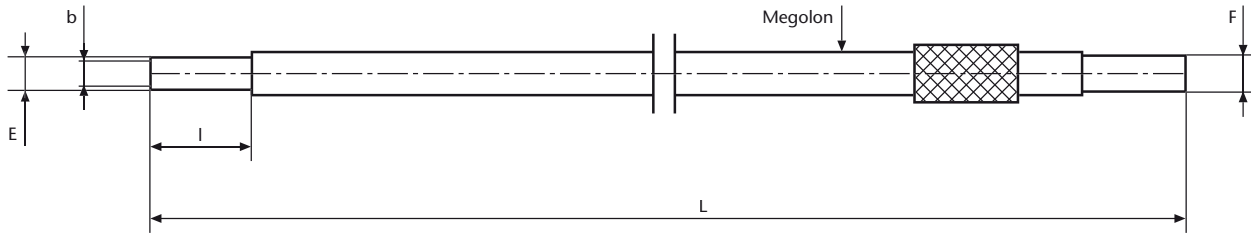

Benefit

High flexibility for different illumination techniques as well as remote illumination.

Flexible light guide for KL 2500 LCD

Flexible Light Guides, 1-branch										
Cold light source	Part-No.	Type	Length	End tip Ø	End tip length	Active Ø/ branch	Jacketing material	Outer Ø Jacketing	Light source adapter Ø	
			L	E	l	b		D	F	
KL 200 KL 200 LED	121 101	1 branch	600 mm 23.62 inch	6 mm 0.24 inch	20 mm 0.79 inch	4.5 mm 0.18 inch	Megolon	6 mm 0.24 inch	9 mm 0.35 inch	
	171 101		1000 mm 39.37 inch	6 mm 0.24 inch	20 mm 0.79 inch	4.5 mm 0.18 inch		Megolon	6 mm 0.24 inch	9 mm 0.35 inch
KL 1500* KL 2500 LCD	155 101	1 branch	1000 mm 39.37 inch	6 mm 0.24 inch	20 mm 0.79 inch	3.0 mm 0.12 inch	M-PVC	6.8 mm 0.27 inch	10 mm 0.39 inch	
	155 100		1000 mm 39.37 inch	6 mm 0.24 inch	20 mm 0.79 inch	5.0 mm 0.20 inch		M-PVC	9.8 mm 0.39 inch	10 mm 0.39 inch
	155 102		1600 mm 62.99 inch	6 mm 0.24 inch	20 mm 0.79 inch	5.0 mm 0.20 inch		M-PVC	9.8 mm 0.39 inch	10 mm 0.39 inch
	155 103		1000 mm 39.37 inch	10 mm 0.39 inch	20 mm 0.79 inch	8.0 mm 0.32 inch		M-PVC	14 mm 0.55 inch	10 mm 0.39 inch
KL 2500 LCD	250 102		1000 mm 39.37 inch	17 mm 0.67 inch	20 mm 0.79 inch	15 mm 0.59 inch	M-PVC	21.2 mm 0.84 inch	17 mm 0.67 inch	
	250 103		1500 mm 59.06 inch	17 mm 0.67 inch	20 mm 0.79 inch	15 mm 0.59 inch		M-PVC	21.2 mm 0.84 inch	17 mm 0.67 inch

* LCD, compact, LED

Product improvements may result in specification or feature changes without notice.

Flexible Light Guides

Flexible Light Guides, 1-branch – KL 200, KL 1500 LCD, KL 2500 LCD

Flexible Light Guides, 1-branch – KL 2500 LCD only