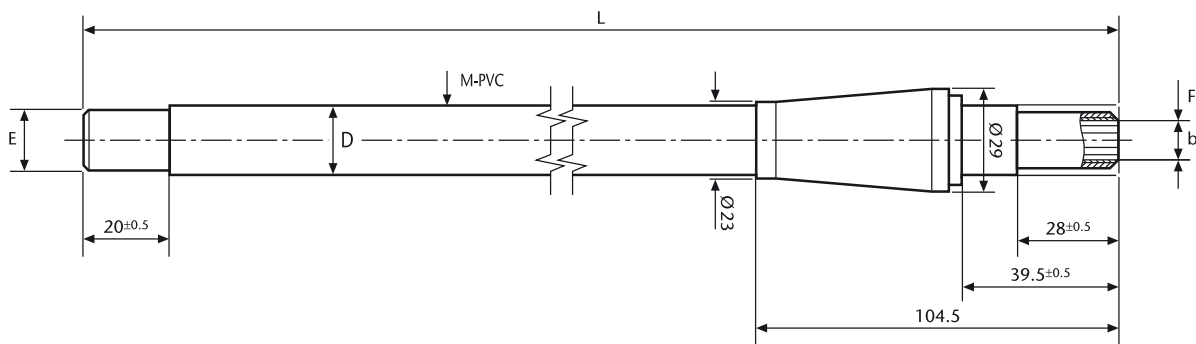

Benefit

High flexibility for different illumination techniques as well as remote illumination.

Flexible light guide for KL 2500 LCD

Flexible Light Guides, 1-branch										
Cold light source	Part-No.	Type	Length	End tip Ø	End tip length	Active Ø/ branch	Jacketing material	Outer Ø Jacketing	Light source adapter Ø	
			L	E	l	b		D	F	
KL 200 KL 200 LED	121 101	1 branch	600 mm 23.62 inch	6 mm 0.24 inch	20 mm 0.79 inch	4.5 mm 0.18 inch	Megolon	6 mm 0.24 inch	9 mm 0.35 inch	
	171 101		1000 mm 39.37 inch	6 mm 0.24 inch	20 mm 0.79 inch	4.5 mm 0.18 inch		Megolon	6 mm 0.24 inch	9 mm 0.35 inch
KL 1500* KL 2500 LCD	155 101	1 branch	1000 mm 39.37 inch	6 mm 0.24 inch	20 mm 0.79 inch	3.0 mm 0.12 inch	M-PVC	6.8 mm 0.27 inch	10 mm 0.39 inch	
	155 100		1000 mm 39.37 inch	6 mm 0.24 inch	20 mm 0.79 inch	5.0 mm 0.20 inch		M-PVC	9.8 mm 0.39 inch	10 mm 0.39 inch
	155 102		1600 mm 62.99 inch	6 mm 0.24 inch	20 mm 0.79 inch	5.0 mm 0.20 inch		M-PVC	9.8 mm 0.39 inch	10 mm 0.39 inch
	155 103		1000 mm 39.37 inch	10 mm 0.39 inch	20 mm 0.79 inch	8.0 mm 0.32 inch		M-PVC	14 mm 0.55 inch	10 mm 0.39 inch
KL 2500 LCD	250 102		1000 mm 39.37 inch	17 mm 0.67 inch	20 mm 0.79 inch	15 mm 0.59 inch	M-PVC	21.2 mm 0.84 inch	17 mm 0.67 inch	
	250 103		1500 mm 59.06 inch	17 mm 0.67 inch	20 mm 0.79 inch	15 mm 0.59 inch		M-PVC	21.2 mm 0.84 inch	17 mm 0.67 inch

* LCD, compact, LED

Product improvements may result in specification or feature changes without notice.

Flexible Light Guides

Flexible Light Guides, 1-branch – KL 200, KL 1500 LCD, KL 2500 LCD

Flexible Light Guides, 1-branch – KL 2500 LCD only