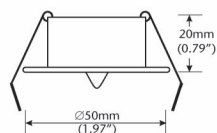

Specifications

Eyeball Downlighter

Adjustable lensed eyeball

Bullet Decorative Downlighter

Bullet lens downlighter for wide-angle decorative viewing

Specifications continued on reverse

SCHOTT
glass made of ideas

Adjustable/Focusable Downlighter

Adjustable-position and focusable
lensed downlight
Glass lens

Plastic Fresnel lens

General Specifications

Ferrule sizes	F type
Cable sizes	3 to 36
Mounting hole diameter	mm (in) 43 (1.7)