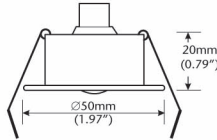

Plastic Fresnel lens