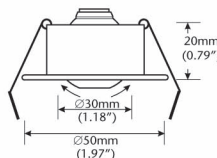

SCHOTT Originals End Fittings

Designed for high quality and low maintenance

The Originals family of fiber optic end fittings from SCHOTT meets a wide range of display lighting needs. Innovative product features include:

- Unique design accommodates panel thicknesses up to 20 mm
- Metal body construction
- Maintenance-free product design
- Glass lensed, plastic Fresnel, and decorative bullet types
- High-quality white finish
- Quick, easy spring fixing
- Designed to meet stringent building codes

ORDERING CODES

SCHOTT Original Eyeball Downlighter	6004155
SCHOTT Original Bullet Decorative Downlighter	6004154
SCHOTT Original Fixed Lensed Downlighter	
Glass lens	6004159
Plastic Fresnel lens	1039639
SCHOTT Original Adjustable Downlighter	
Glass lens	6004151
Plastic Fresnel lens	1039660
SCHOTT Original Adjustable/Focusable Downlighter	
Glass lens	6004153
Plastic Fresnel lens	1009370

Specifications

Eyeball Downlighter

Bullet Decorative Downlighter

Specifications continued on reverse

SCHOTT
glass made of ideas