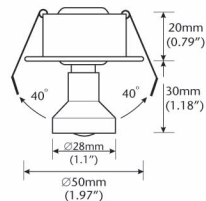

Specifications *(continued)*

Fixed Lensed Downlighter

Straight fixed-position
downlight
Glass lens

Plastic Fresnel lens

Adjustable Downlighter

Adjustable-position lensed
downlight
Glass lens

Plastic Fresnel lens

Adjustable/Focusable Downlighter

Adjustable-position and focusable
lensed downlight
Glass lens

Plastic Fresnel lens

General Specifications

Ferrule sizes	F type
Cable sizes	3 to 36
Mounting hole diameter	mm (in) 43 (1.7)

Note: The minimum depth required for fitting depends on the bending radius of the optic fiber used. Refer to the SCHOTT SpectraFlex® datasheet. For example, the minimum fitting depth when used with a size 36 SpectraFlex harness is 110 mm (4.33").