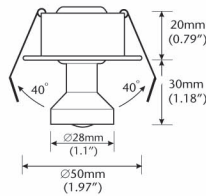

Specifications *(continued)*

Fixed Lensed Downlighter

Straight fixed-position
downlight
Glass lens

Plastic Fresnel lens

Adjustable Downlighter

Adjustable-position lensed
downlight
Glass lens

Plastic Fresnel lens

Adjustable/Focusable Downlighter

Adjustable-position and focusable
lensed downlight
Glass lens

Plastic Fresnel lens

General Specifications

Ferrule sizes	F type
Cable sizes	3 to 36
Mounting hole diameter	mm (in) 43 (1.7)