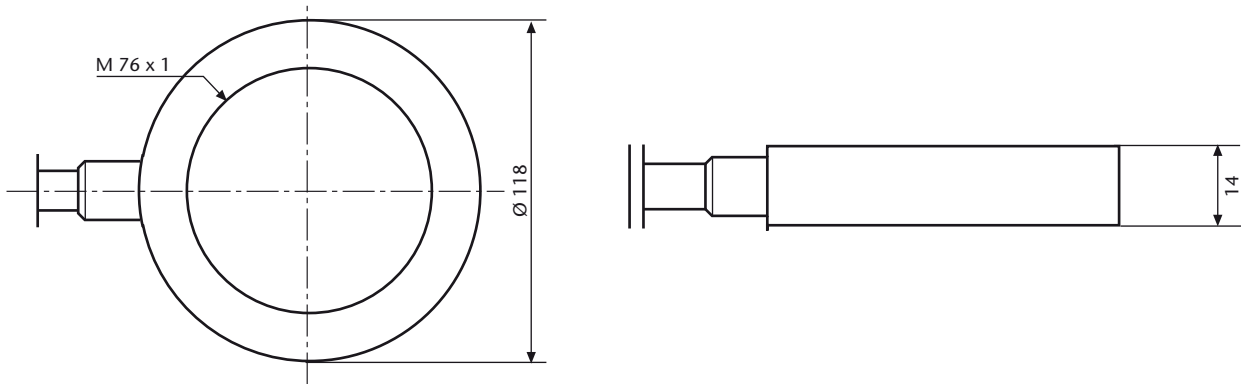

Product improvements may result in specification or feature changes without notice.

VisiLED Darkfield Lightheads

Darkfield ringlight, P/N 400 300