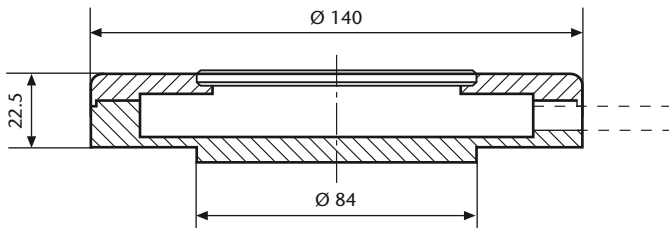

Transmitted darkfield light stage, P/N 400 350

Lighting and Imaging
SCHOTT North America, Inc.
122 Charlton Street
Southbridge, MA 01550-1960
USA

Phone: +1 508/765-9744
Fax: +1 508/764-6273
lightingimaging@us.schott.com
www.us.schott.com/lightingimaging

SCHOTT
glass made of ideas

For your local sales contact please visit
www.us.schott.com/lightingimaging