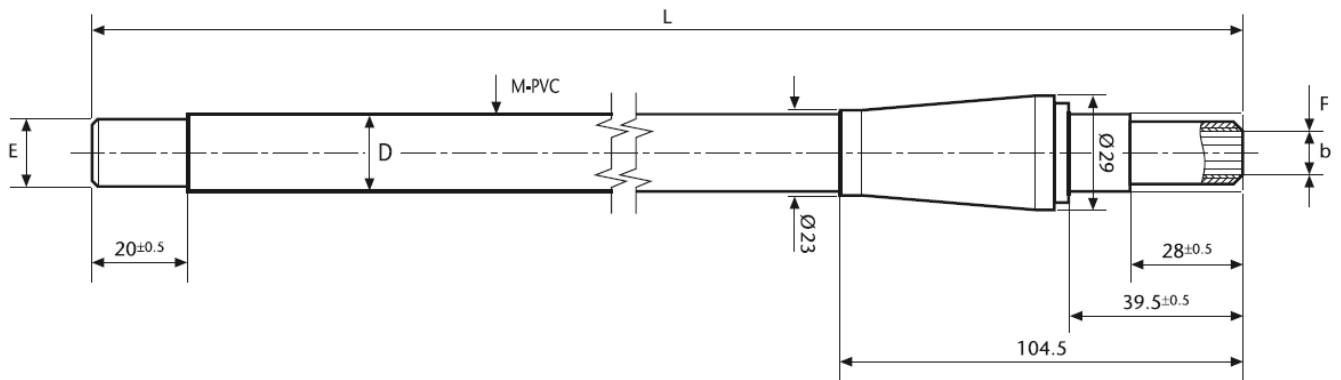

Flexible Light Guides, 1-branch – KL 2500 LCD only