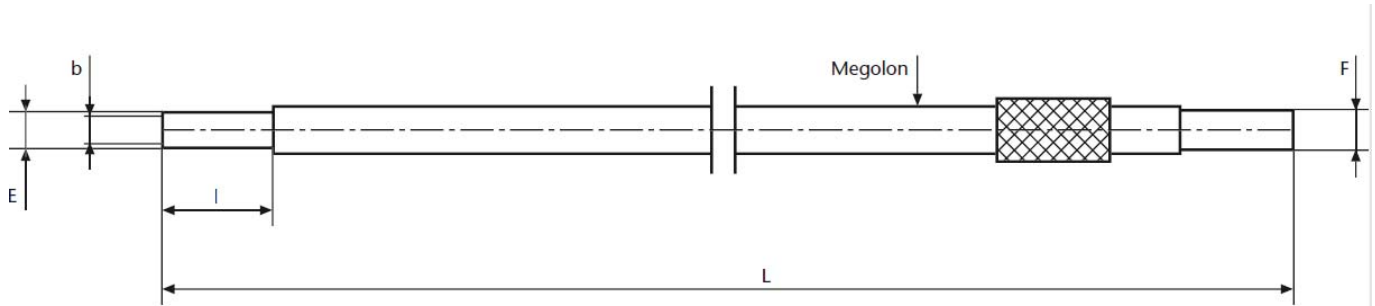

Flexible Light Guides, 1-branch

Flexible Light Guides, 1-branch – KL 1500 LCD, KL 2500 LCD