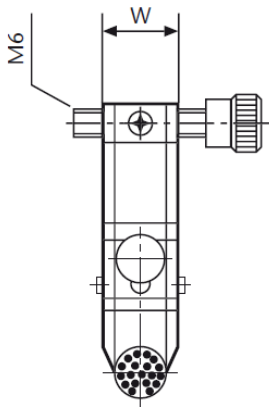

Lightlines