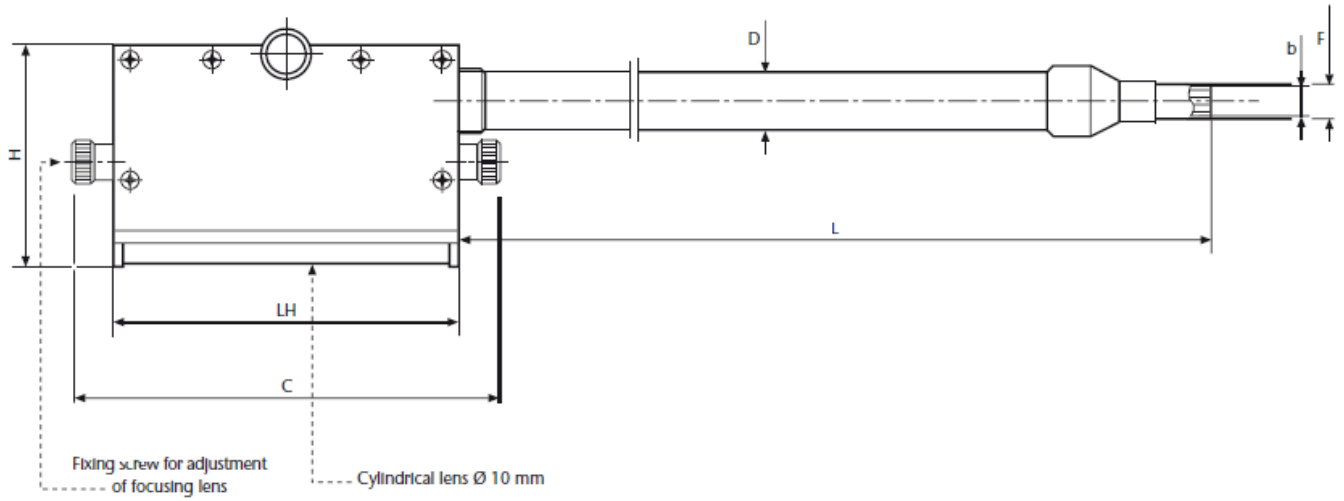

Lightlines