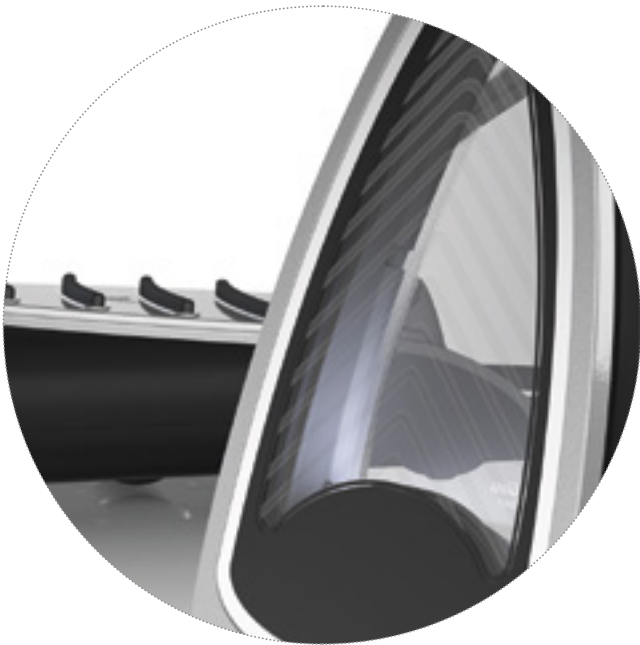

Excellent thermal shock resistance

When faced with extreme conditions, this glass-ceramic simply will not budge.

Next

Designing the future

Glass-ceramic is versatile. In the future, this material will be found in many applications we are not even dreaming of today.

© Morphy Richards Redefine Collection