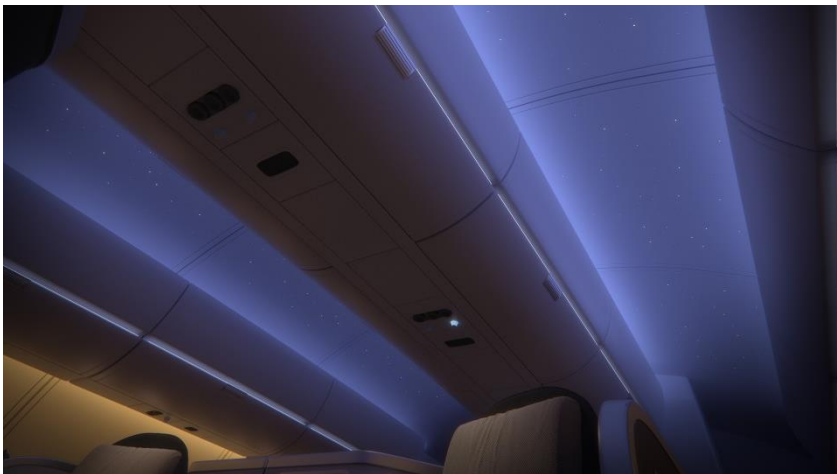

SCHOTT® HelioFlex

Highly flexible fiber optic cables for Spot Lights and Star Ceiling

Mood Lighting with SCHOTT® HelioFlex

Functional Lighting with SCHOTT® HelioFlex

Product Benefits

One light source in combination with SCHOTT® HelioFlex can create various numbers of spots

No EMI, heat or humidity issues at light-output

Product Characteristics

Through the technical approach of having light guides and light sources separated, customized illumination can be created even if the space is limited. With SCHOTT® HelioFlex the critical parts are already qualified by major aircraft manufacturers.

The system stands for very high flexibility and can either create mood lighting or functional illumination. One LED light source can cover several applications in the cabin, a monument or on the seat. The visible part of the light spot can easily be customized to meet the overall seat and cabin design.

SCHOTT® HelioFlex for Star Ceiling application

Recommended Applications

Functional light e.g. for reading, mood lighting or stowage lighting in panels or various monuments and seats

Mood lighting for various applications within the cabin